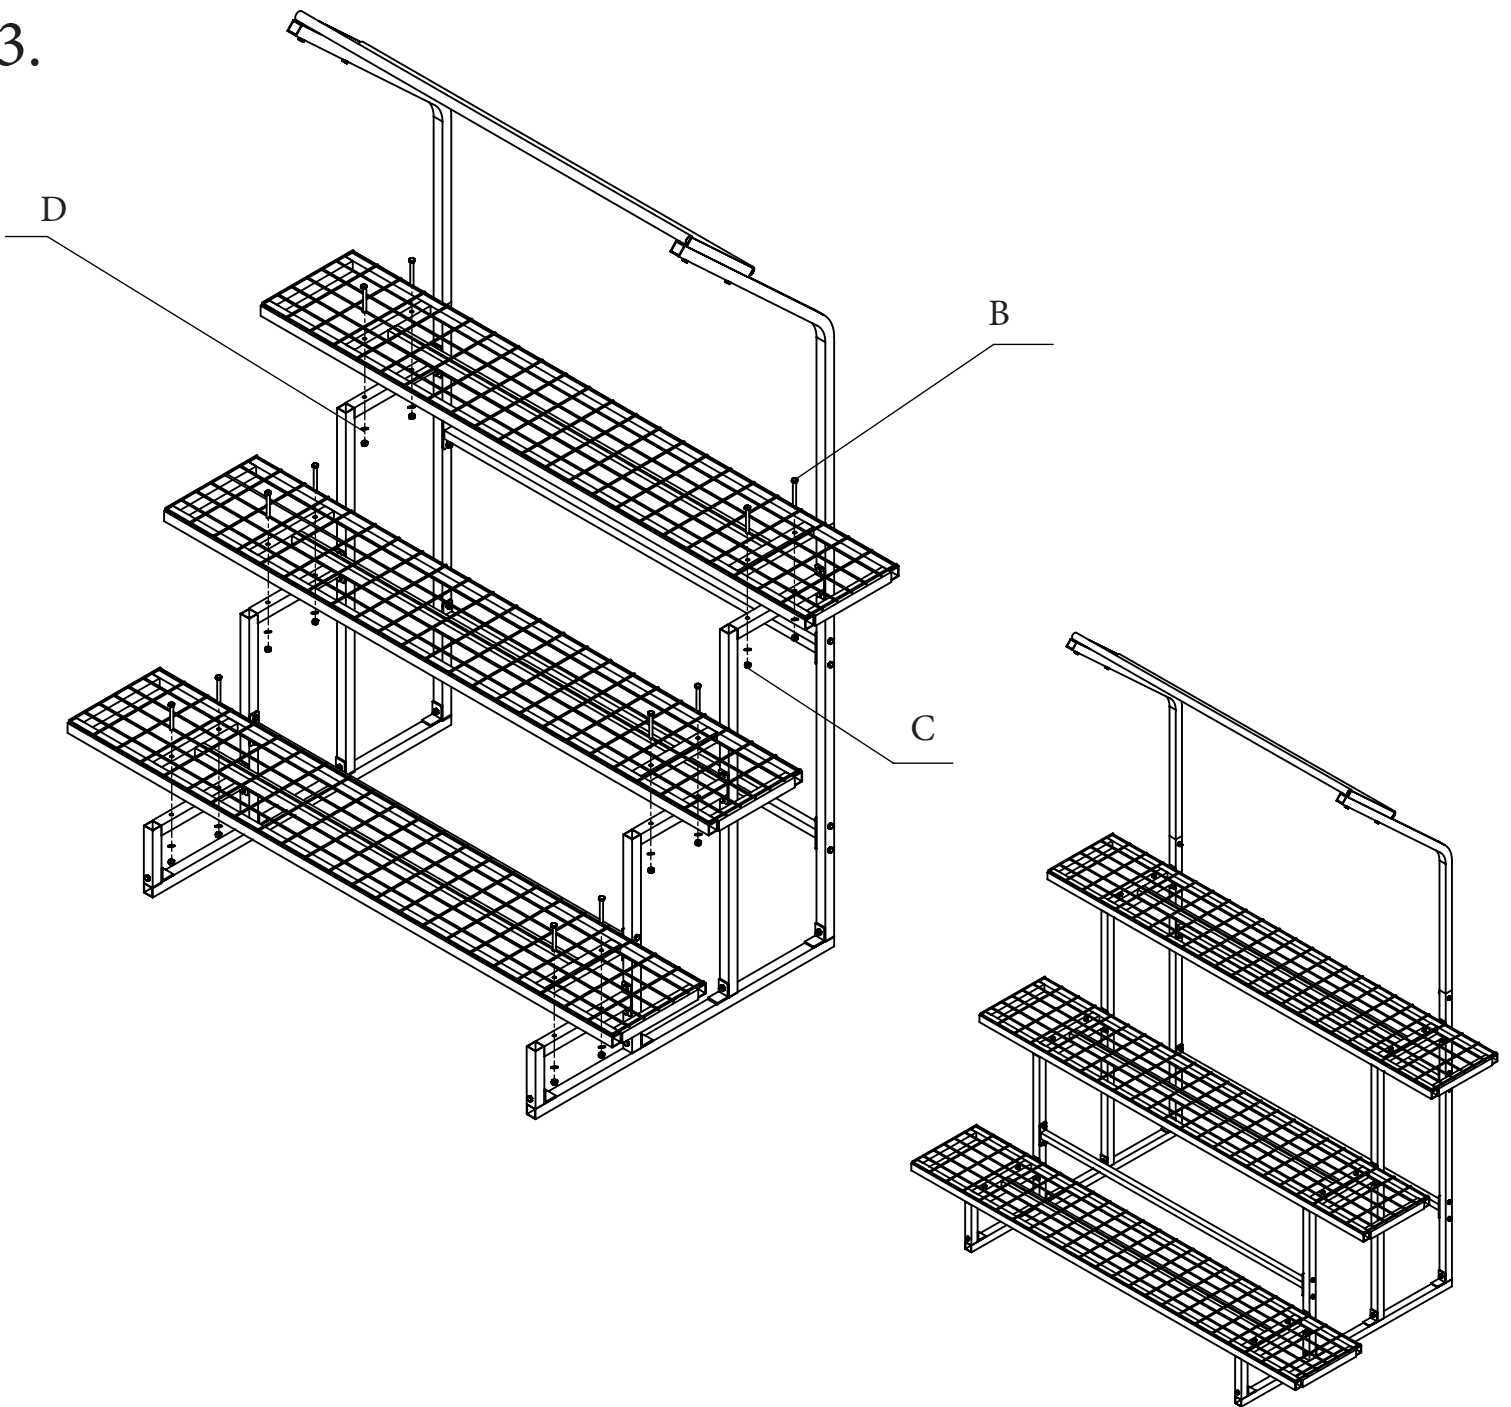

3.

*Enjoy your new 6 Foot
Steel Garden Display!*

CONTACT INFORMATION:

www.displays2go.com

PHONE: 844-221-3388