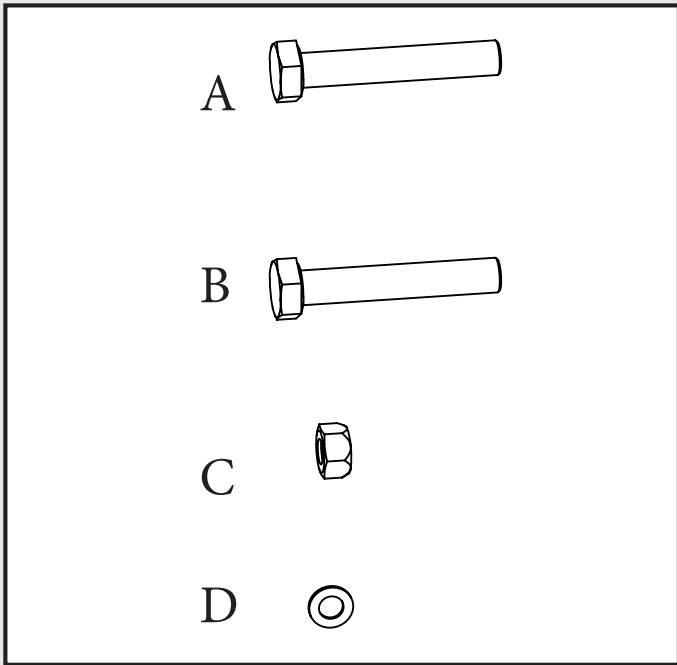

# HARDWARE LIST

Scan QR code  
to visit product  
page

<b>PART</b>	<b>QUANTITY</b>
A: M8X45 Bolt.....	38
B: M8X70 Bolt .....	12
C: M8 Hex Nut.....	50
D: Washer.....	50

If you have any questions regarding our products, please visit us at [www.displays2go.com](http://www.displays2go.com) or contact Displays2go customer service at 844-221-3388.