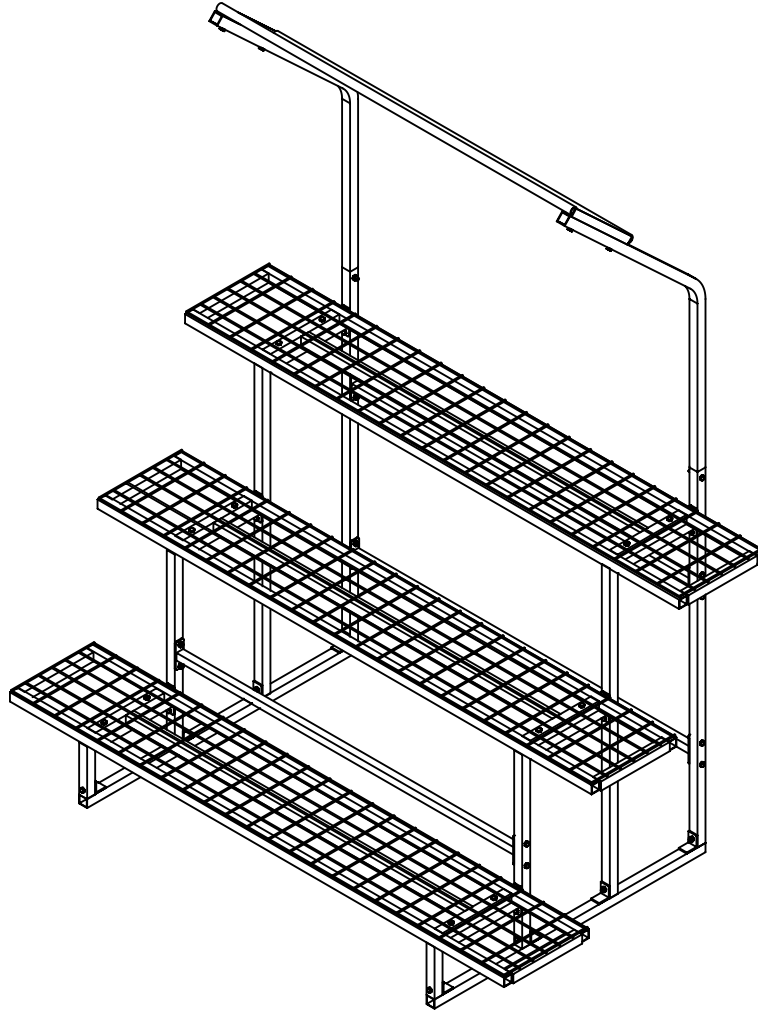

DISPLAYS2GO

CONNECTING PEOPLE & BRANDS WITH THE WORLD

SKU: SMGCSTEEL6

6 FOOT STEEL GARDEN DISPLAY

Assembly Instructions